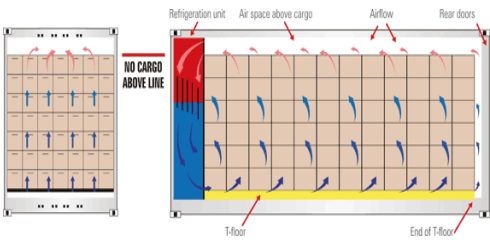

REEFER CONTAINER SURVEY GALLERY

WhatsApp [+65 96602617](https://wa.me/6596602617)

For Reefer survey enquiry, please email: survey@sigma-asia.com

For survey enquiry, please email: survey@sigma-asia.com